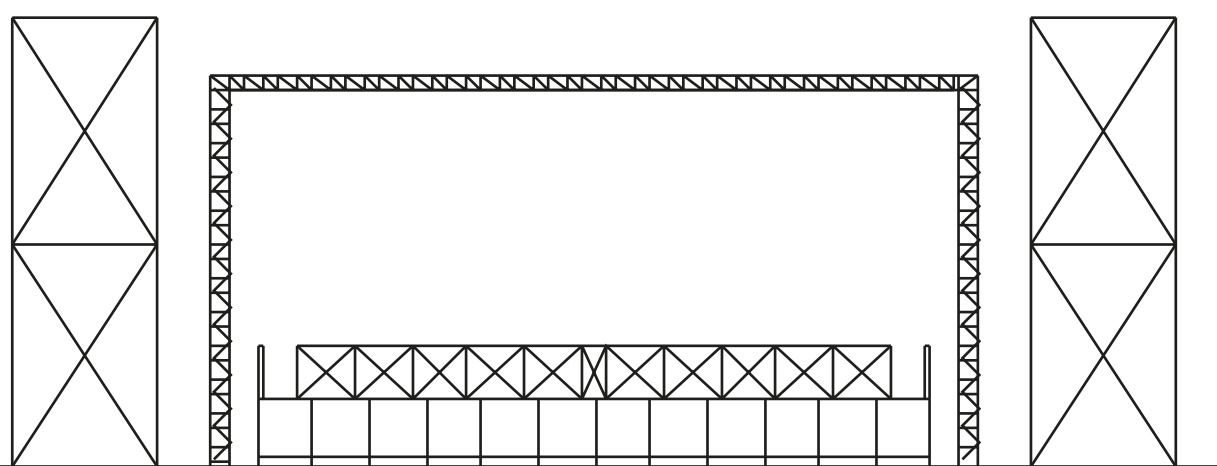

LEGENDA

-  MONITOR
-  GUITAR AMP
-  BASS AMP
-  FIRE WORKS
-  MIXER PALCO

Scala 1:100

mt 25

FRONTE

FIANCO

RING / AMERICANA  
H mt 7

BOX AMPLIFICATORI

BOX AMPLIFICATORI

PALCHETTI  
mixer video / luci H mt 1,20

FIANCO

FRONTE / RETRO