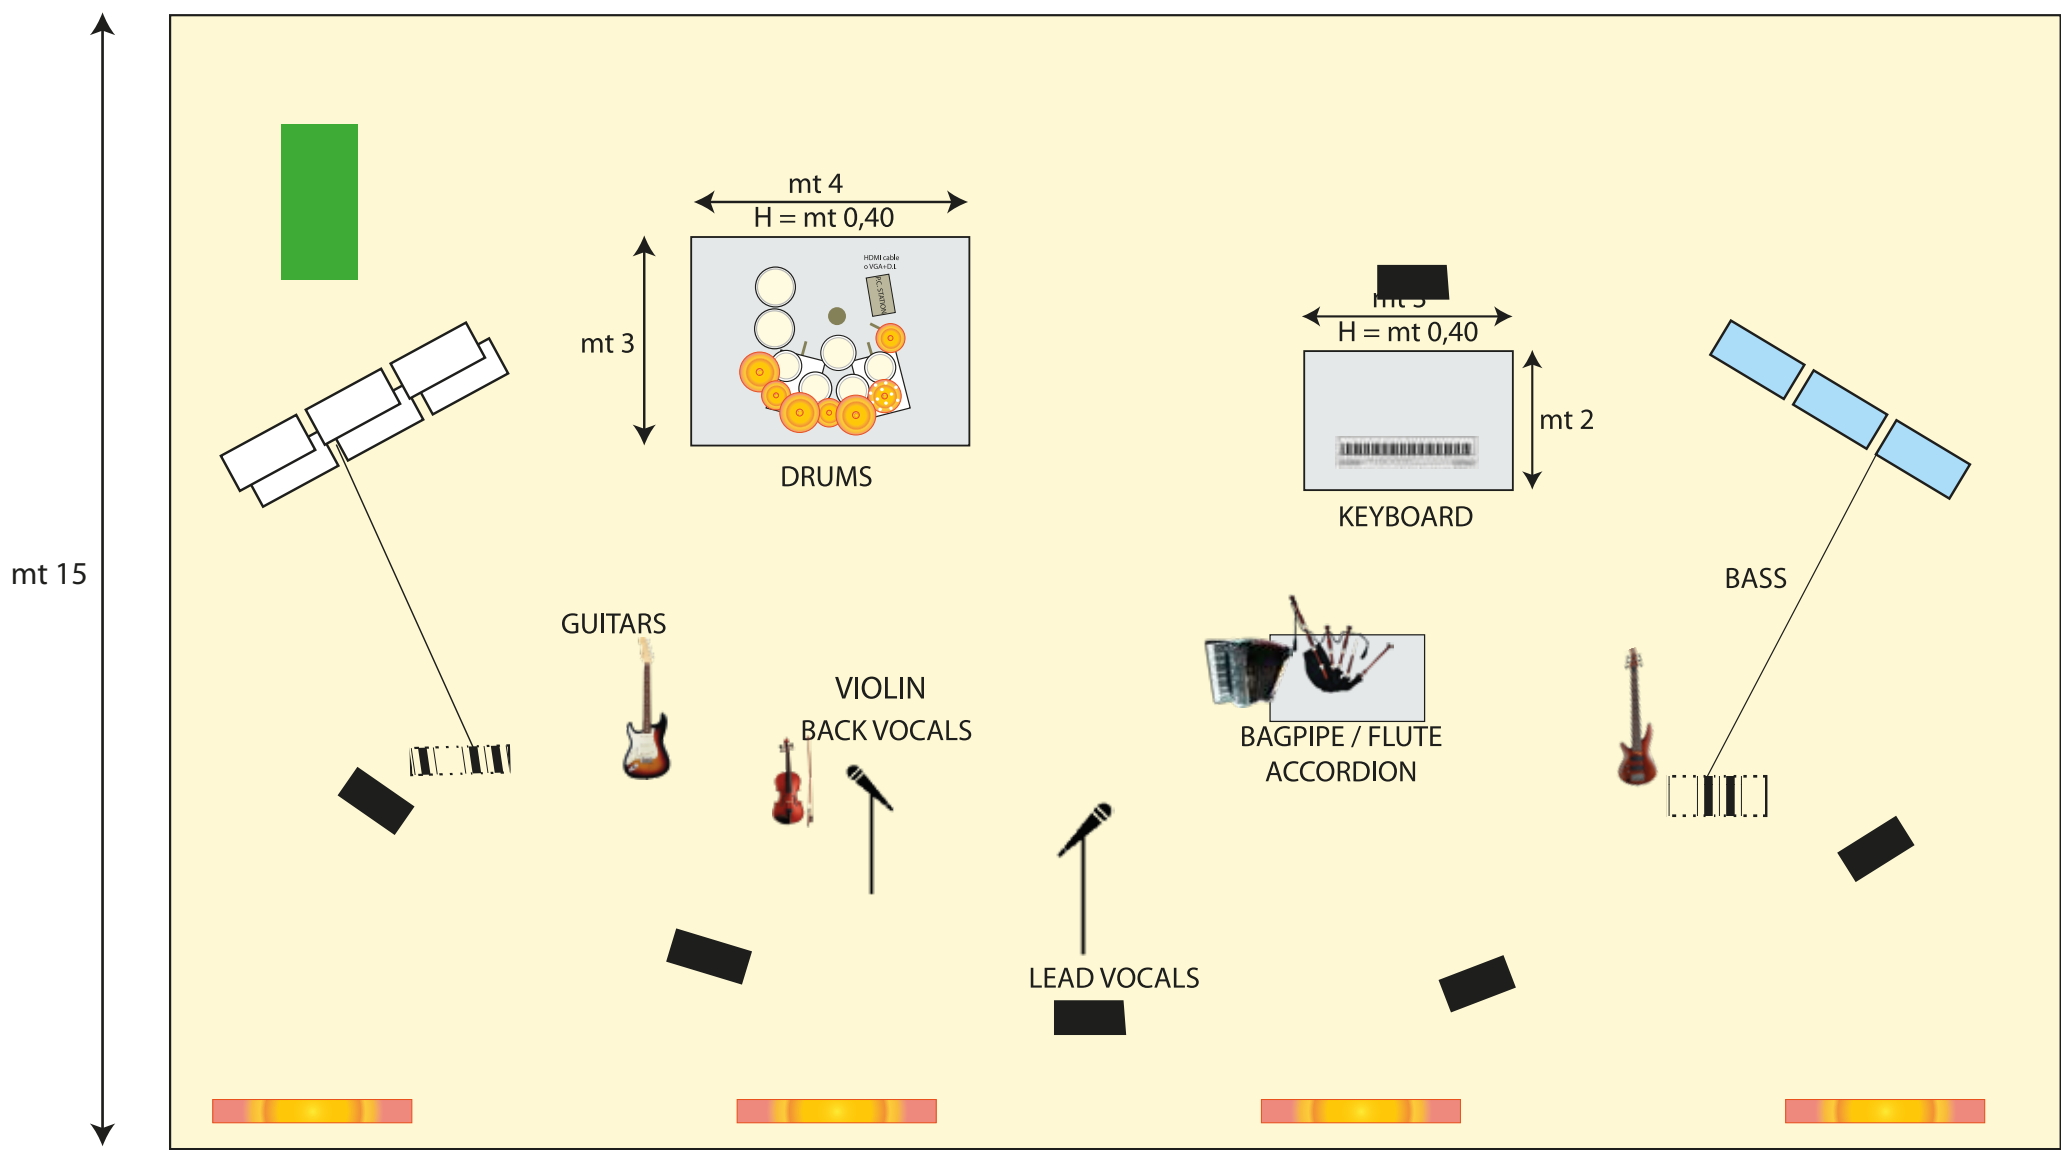

LEGENDA

-  MONITOR
-  GUITAR AMP
-  BASS AMP
-  FIRE WORKS
-  MIXER PALCO

Scala 1:100

mt 25

FRONTE

FIANCO

RING / AMERICANA  
H mt 7

BOX AMPLIFICATORI

BOX AMPLIFICATORI

PALCHETTI  
mixer video / luci H mt 1,20

FIANCO

FRONTE / RETRO