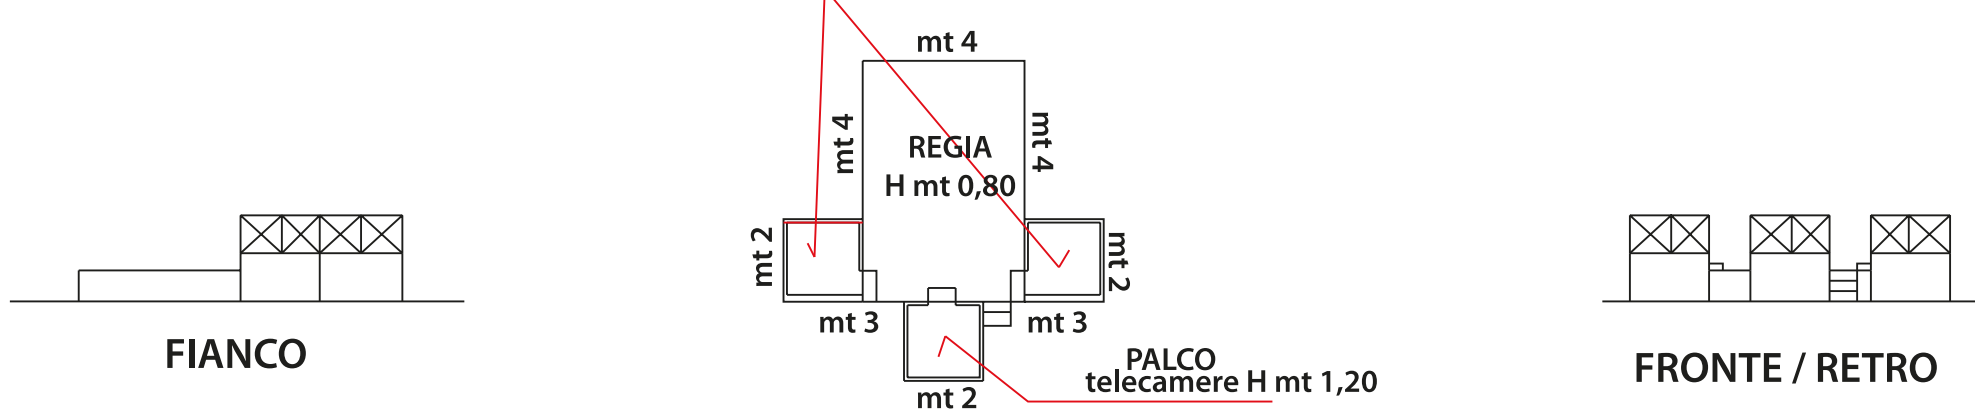

LEGENDA

-  MONITOR
-  GUITAR AMP
-  BASS AMP
-  FIRE WORKS
-  MIXER PALCO

Scala 1:100

mt 25

FRONTE

FIANCO

RING / AMERICANA  
H mt 7

BOX AMPLIFICATORI

BOX AMPLIFICATORI

PALCHETTI  
mixer video / luci H mt 1,20

FIANCO

FRONTE / RETRO