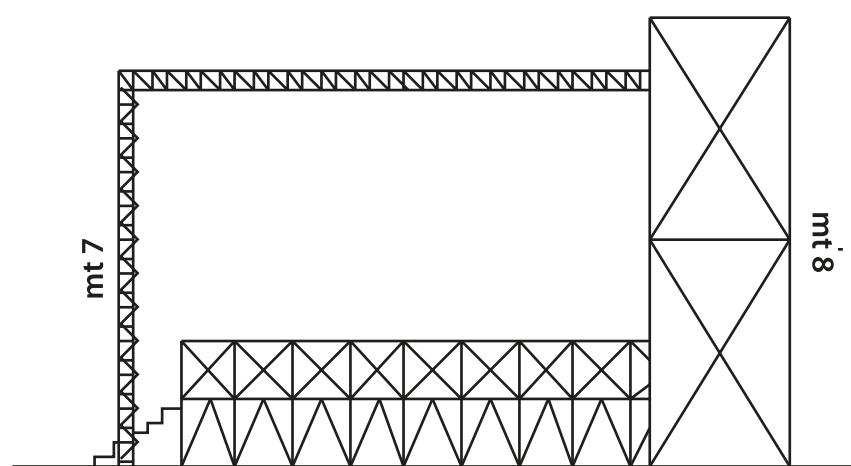

LEGENDA

-  MONITOR
-  GUITAR AMP
-  BASS AMP
-  FIRE WORKS
-  MIXER PALCO

Scala 1:100

mt 25

FRONTE

FIANCO

RING / AMERICANA  
H mt 7

BOX AMPLIFICATORI

BOX AMPLIFICATORI

PALCHETTI  
mixer video / luci H mt 1,20

FIANCO

FRONTE / RETRO