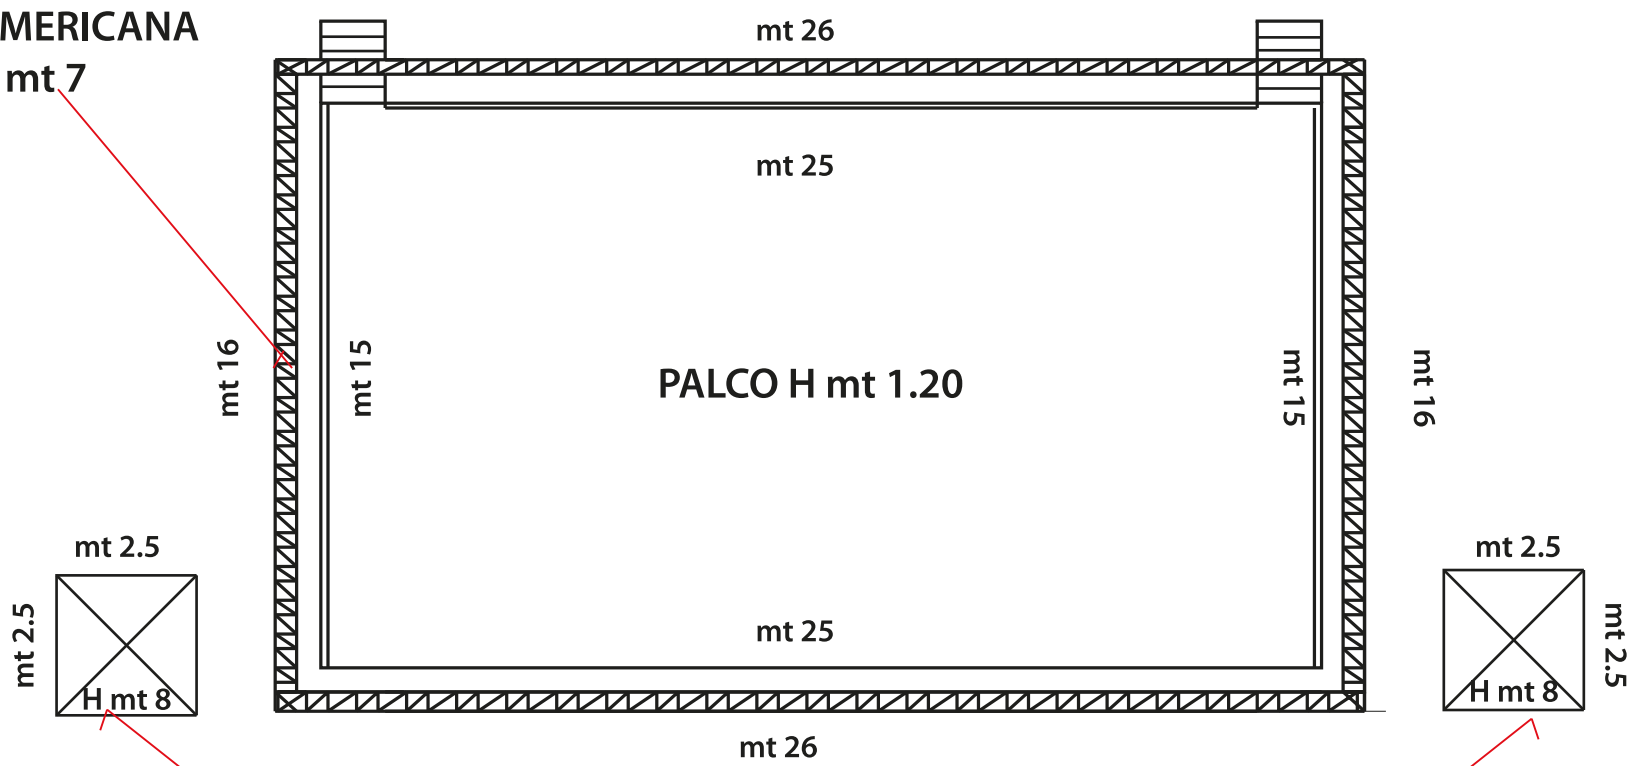

LEGENDA

-  MONITOR
-  GUITAR AMP
-  BASS AMP
-  FIRE WORKS
-  MIXER PALCO

Scala 1:100

mt 25

FRONTE

FIANCO

RING / AMERICANA  
H mt 7

BOX AMPLIFICATORI

BOX AMPLIFICATORI

PALCHETTI  
mixer video / luci H mt 1,20

FIANCO

FRONTE / RETRO